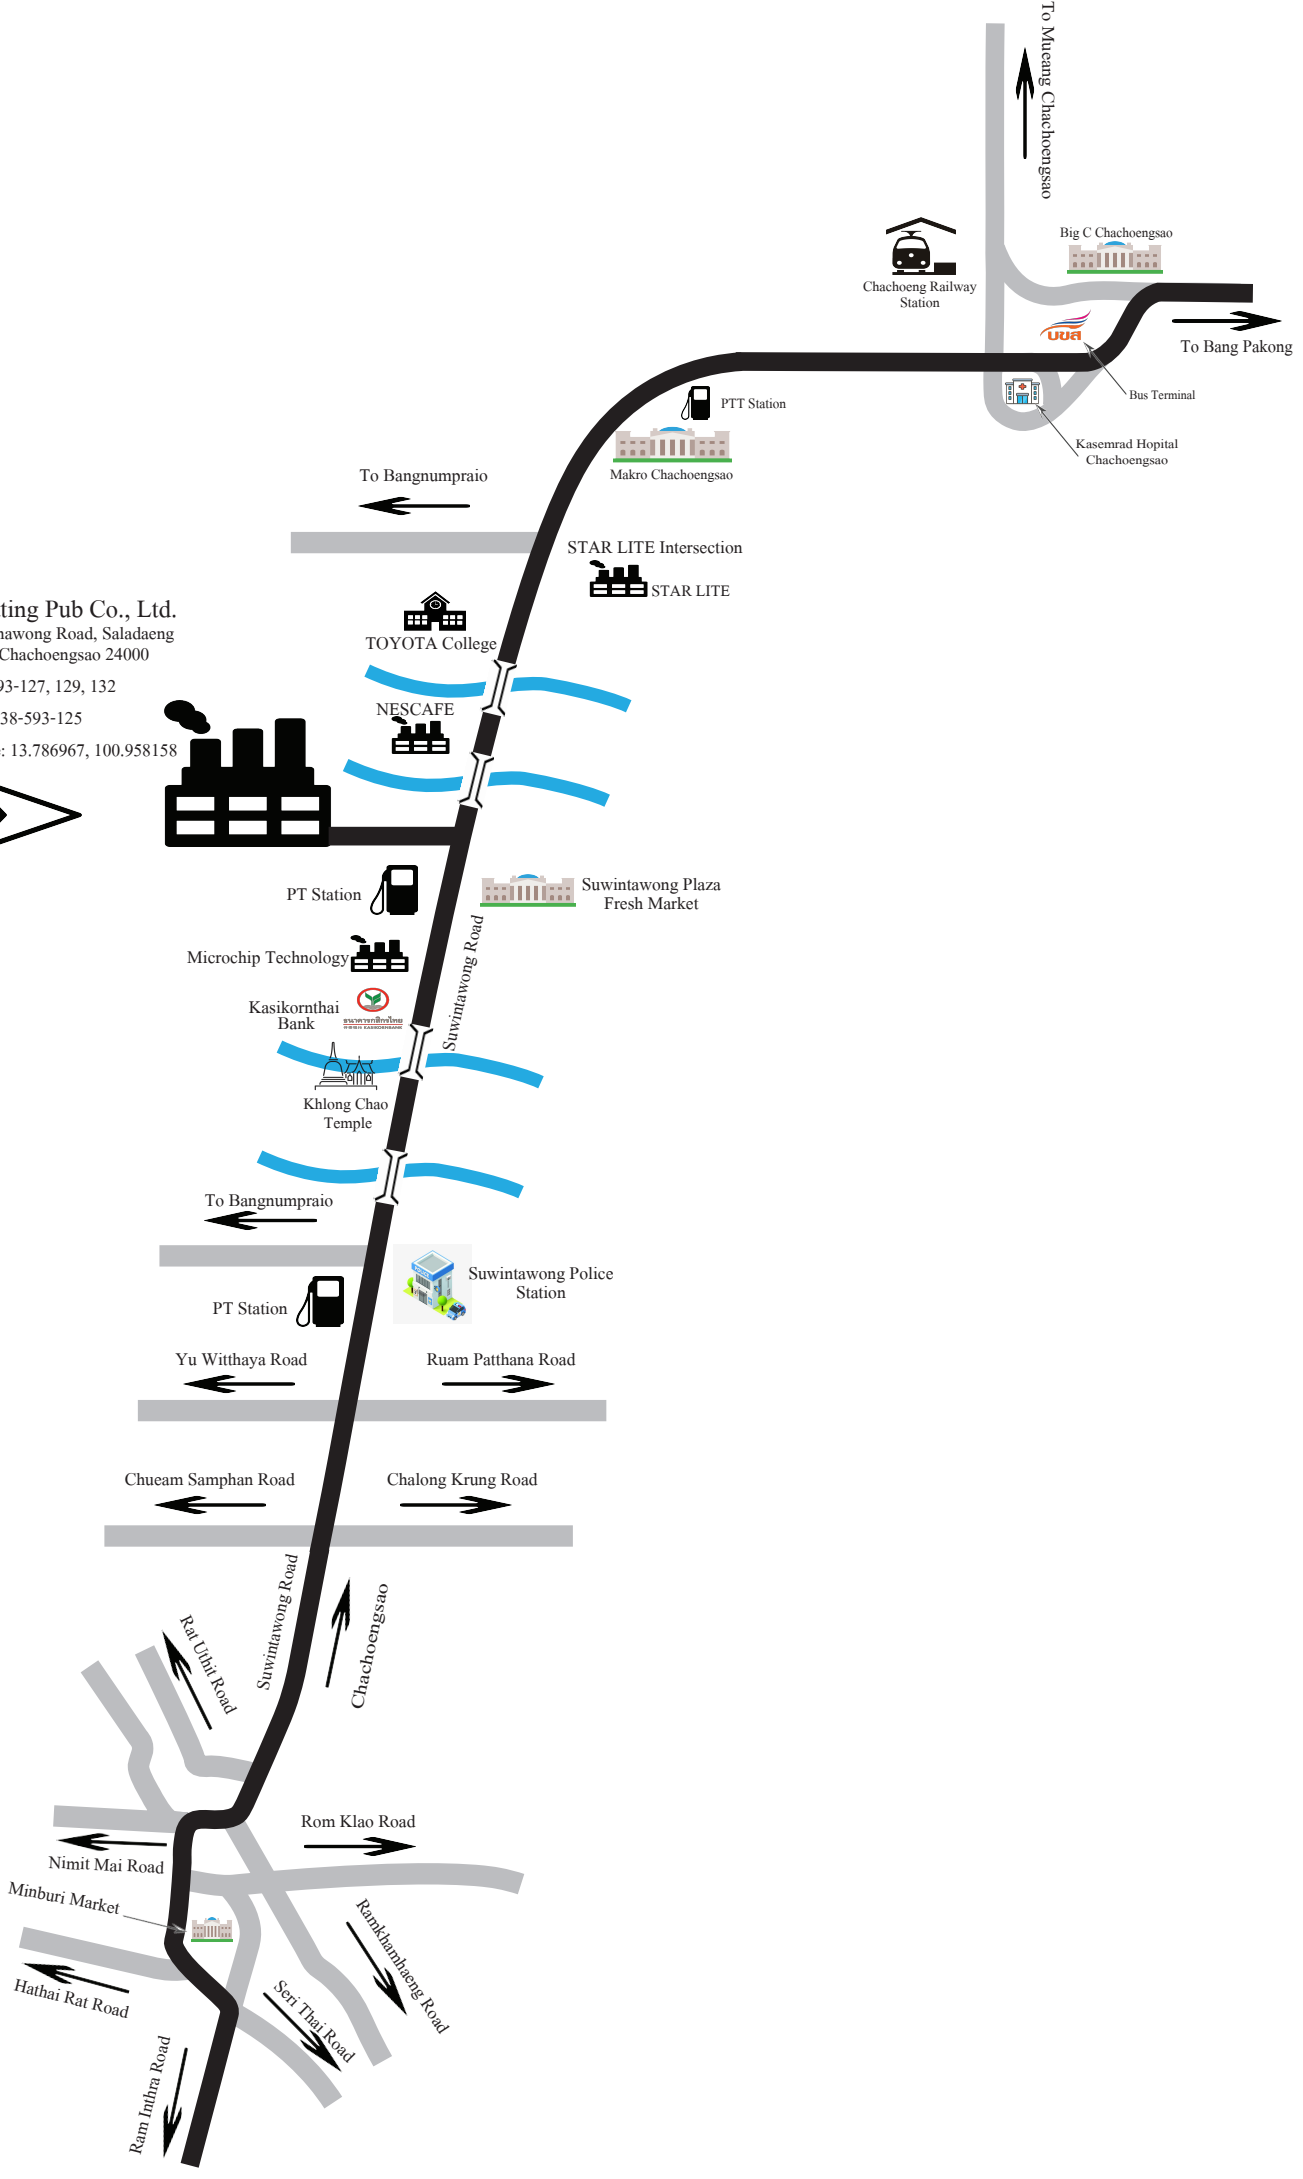

New Plus Knitting Pub Co., Ltd.
 34 Moo 20 Suwinthawong Road, Saladaeng
 Bangna-Mueang Chachoengsao 24000
 Tel. 038-593-127, 129, 132
 Fax. 038-593-125
 Latitude, Longitude: 13.786967, 100.958158

Chachoeng Railway Station

Big C Chachoengsao

Bus Terminal

Kasemrad Hospital Chachoengsao

PT Station

Makro Chachoengsao

To Bangnumpraio

STAR LITE Intersection

STAR LITE

TOYOTA College

NESCAFE

PT Station

Suwintawong Plaza Fresh Market

Microchip Technology

Kasikornthai Bank

Khlong Chao Temple

To Bangnumpraio

Chachoengsao

Rom Klao Road

Nimit Mai Road

Minburi Market

Hathai Rat Road

Ram Inthra Road

Seri Thai Road

Ramkhambieng Road